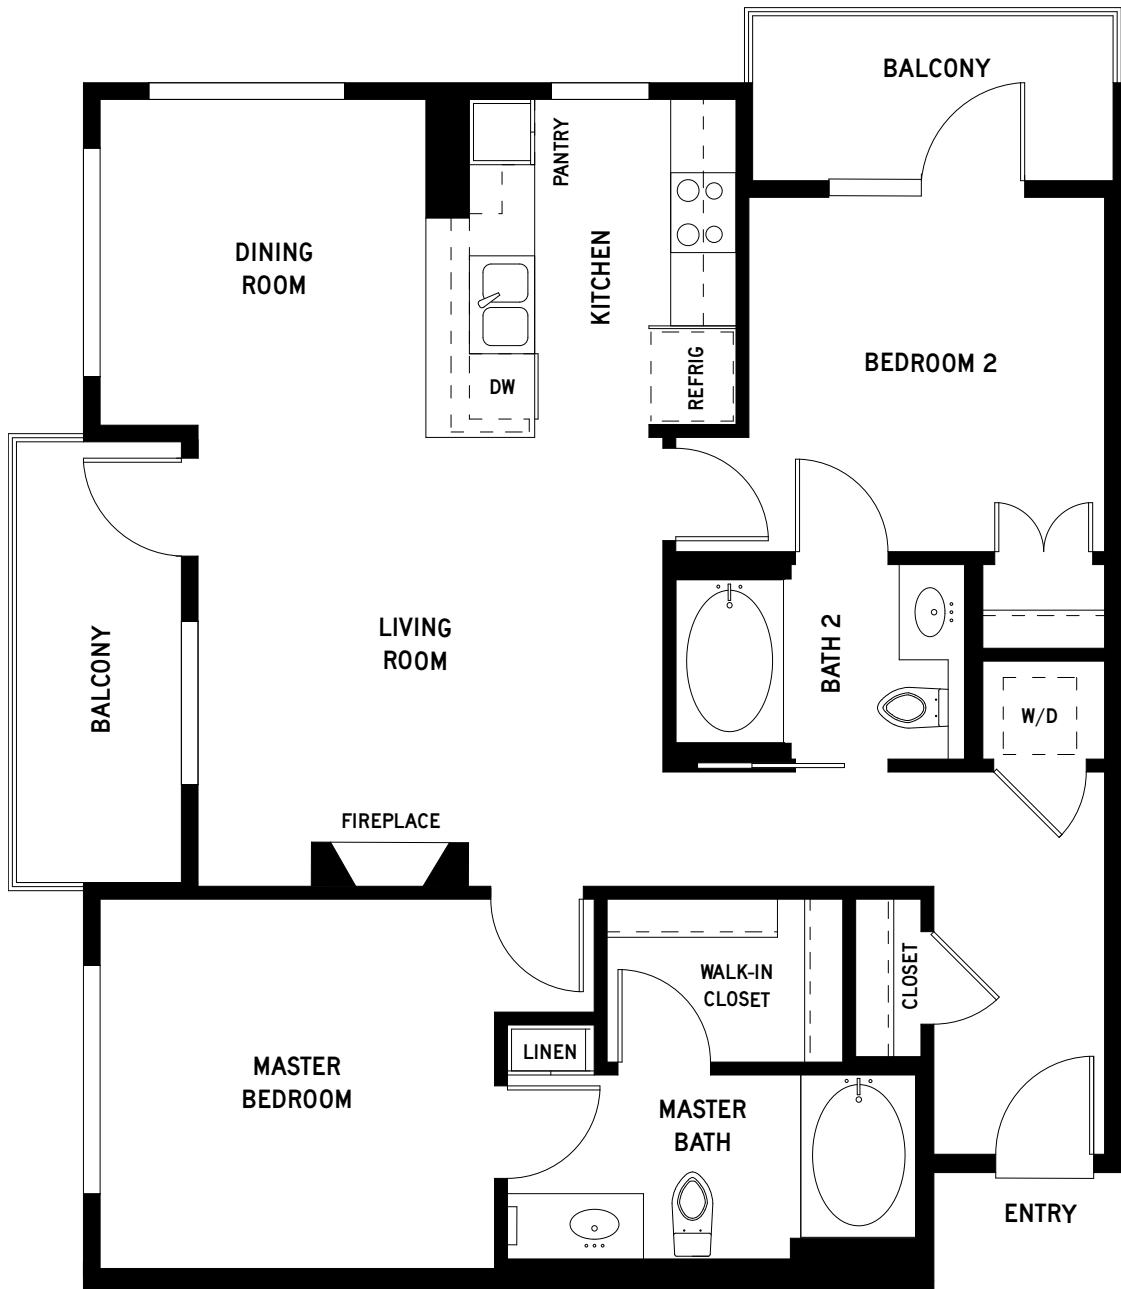

# RESIDENCE C4

ALL HOMES HAVE A JULIET, PATIO OR BALCONY.

**RESIDENCE C4 TWO BEDROOM, TWO BATH 998 SQUARE FEET**

In our continuing effort to improve the design and function of our homes, the developer reserves the right to modify or change maps, plans, materials, specifications and features without notice. Maps, plans, floorplans, elevations and renderings are artists' conceptions and are not to scale. Square footage is architectural and subject to change without notice. All dimensions and sizes are approximate and are subject to the Public Offering Statement.