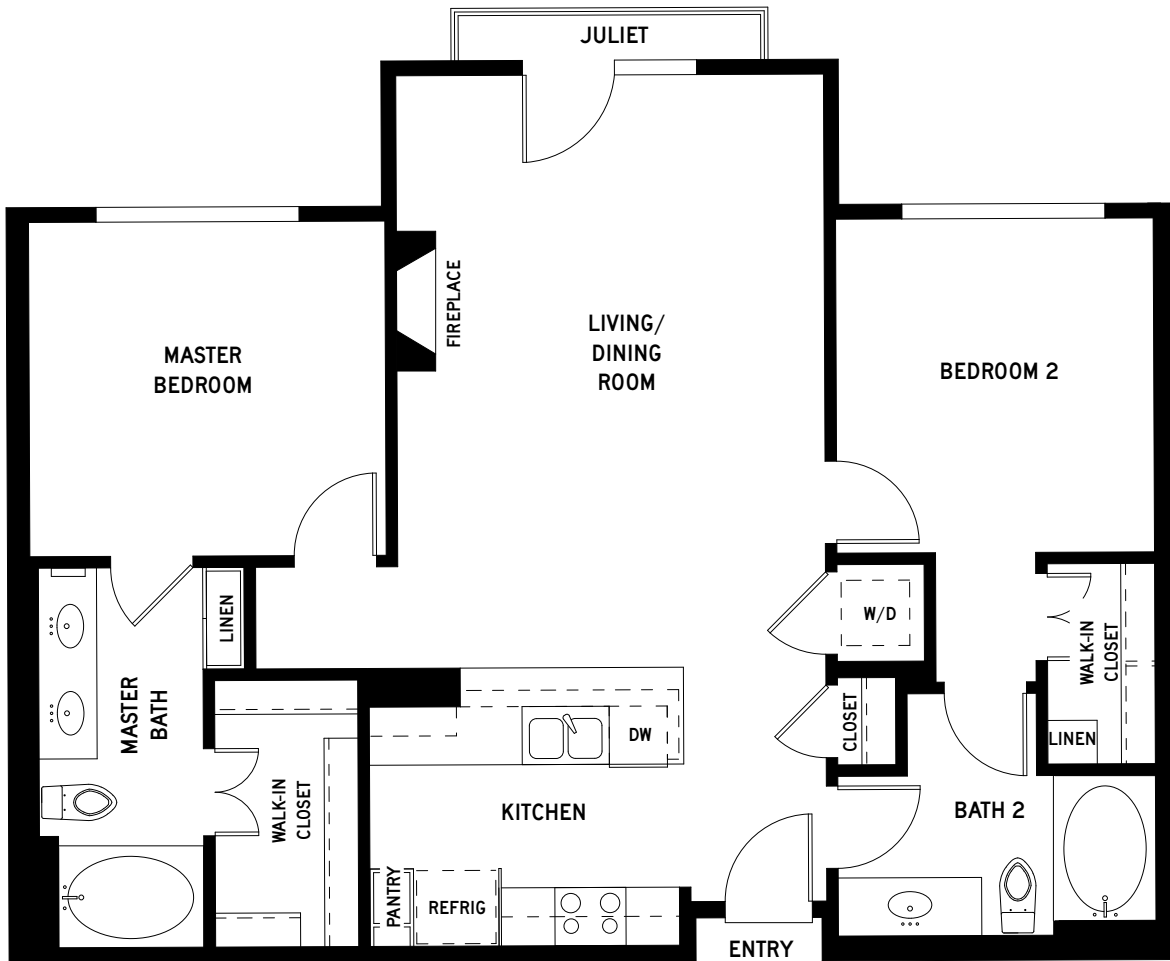

RESIDENCE C2

ALL HOMES HAVE A JULIET, PATIO OR BALCONY.

RESIDENCE C2 TWO BEDROOM, TWO BATH 1,022 SQUARE FEET

In our continuing effort to improve the design and function of our homes, the developer reserves the right to modify or change maps, plans, materials, specifications and features without notice. Maps, plans, floorplans, elevations and renderings are artists' conceptions and are not to scale. Square footage is architectural and subject to change without notice. All dimensions and sizes are approximate and are subject to the Public Offering Statement.