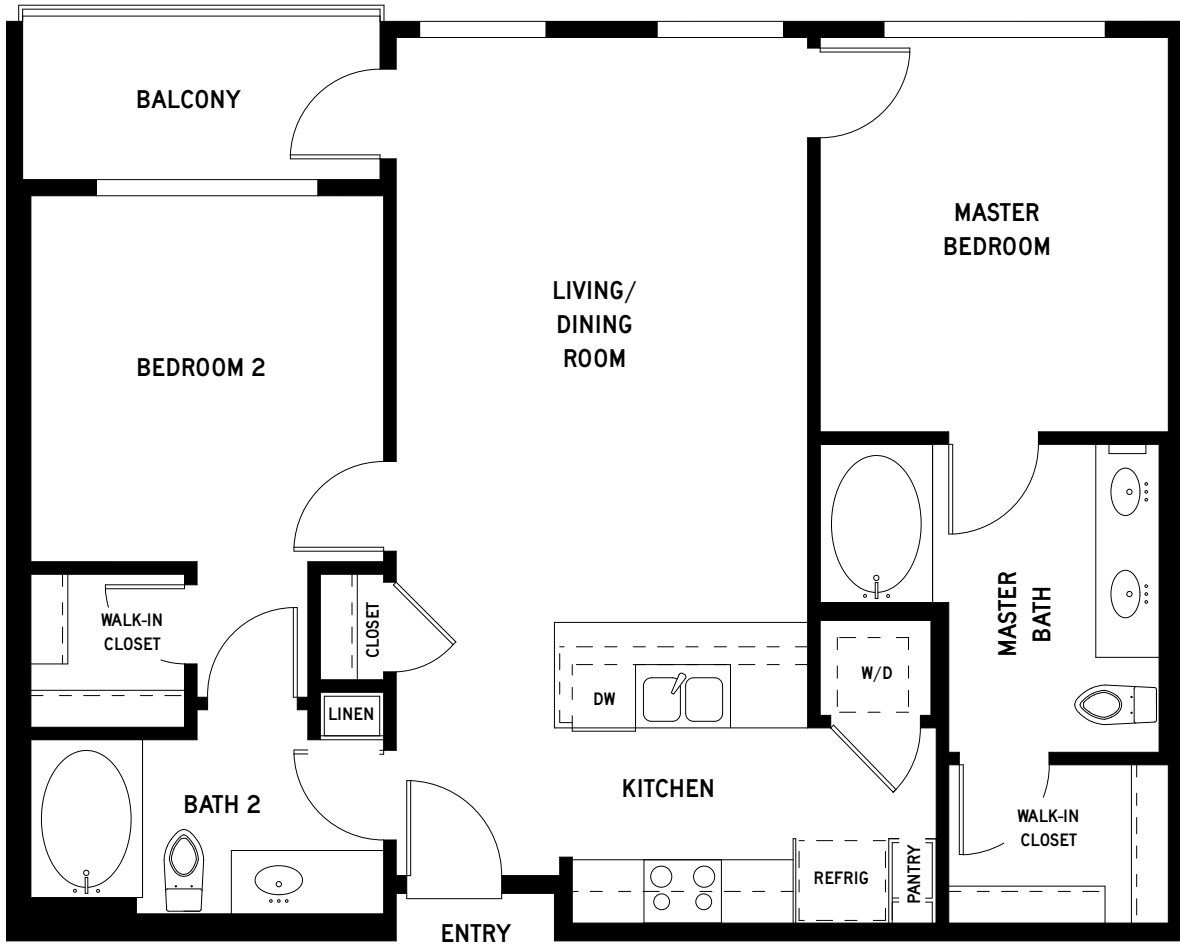

RESIDENCE C1

ALL HOMES HAVE A JULIET, PATIO OR BALCONY.

RESIDENCE C1 TWO BEDROOM, TWO BATH 931 SQUARE FEET

In our continuing effort to improve the design and function of our homes, the developer reserves the right to modify or change maps, plans, materials, specifications and features without notice. Maps, plans, floorplans, elevations and renderings are artists' conceptions and are not to scale. Square footage is architectural and subject to change without notice. All dimensions and sizes are approximate and are subject to the Public Offering Statement.