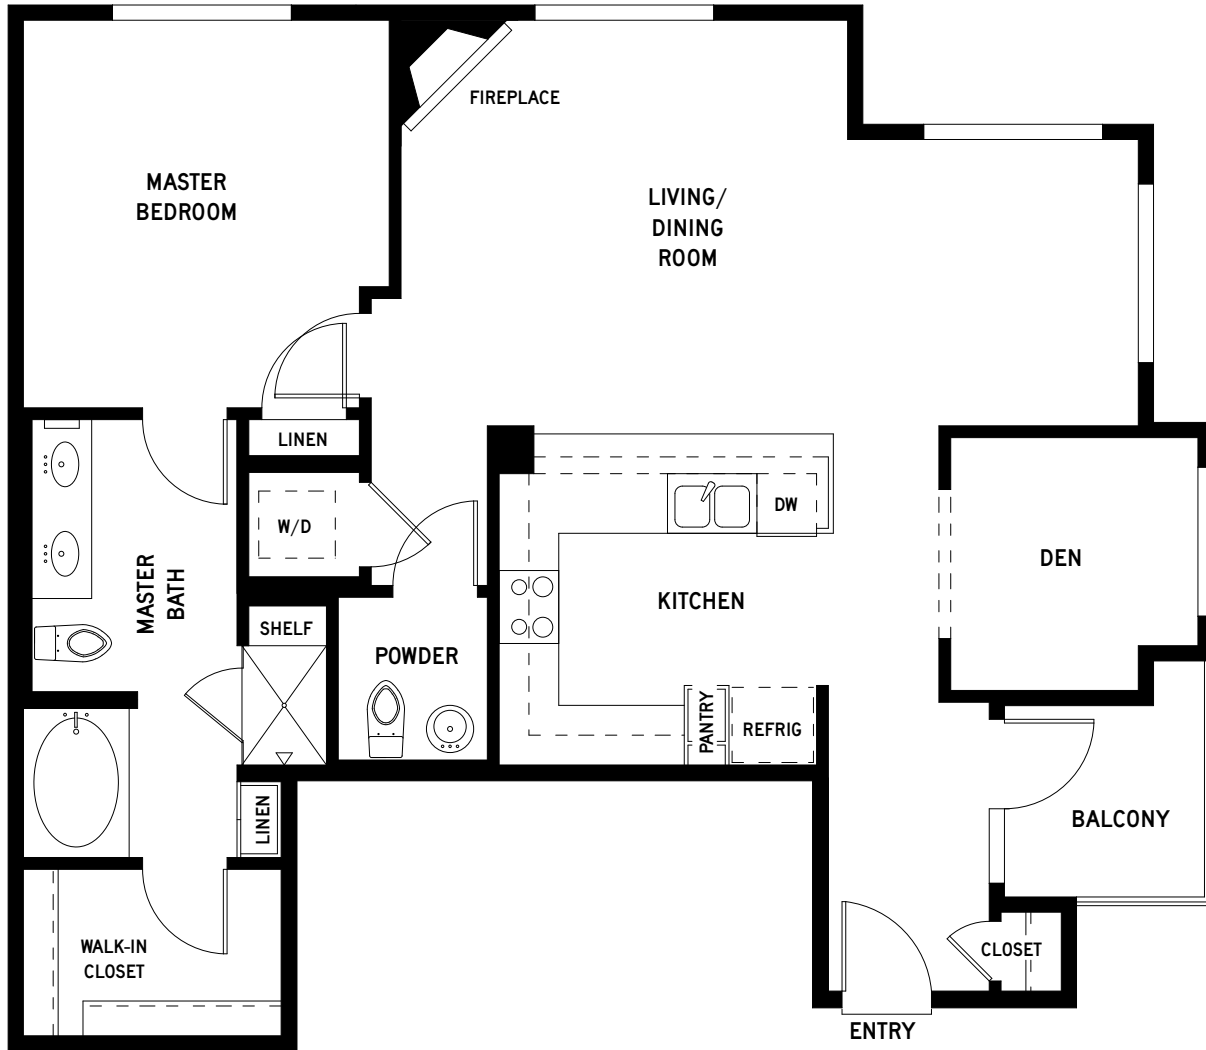

RESIDENCE B4

ALL HOMES HAVE A JULIET, PATIO OR BALCONY.

RESIDENCE B4 ONE BEDROOM + DEN, ONE AND A HALF BATH 1,019 SQUARE FEET

In our continuing effort to improve the design and function of our homes, the developer reserves the right to modify or change maps, plans, materials, specifications and features without notice. Maps, plans, floorplans, elevations and renderings are artists' conceptions and are not to scale. Square footage is architectural and subject to change without notice. All dimensions and sizes are approximate and are subject to the Public Offering Statement.