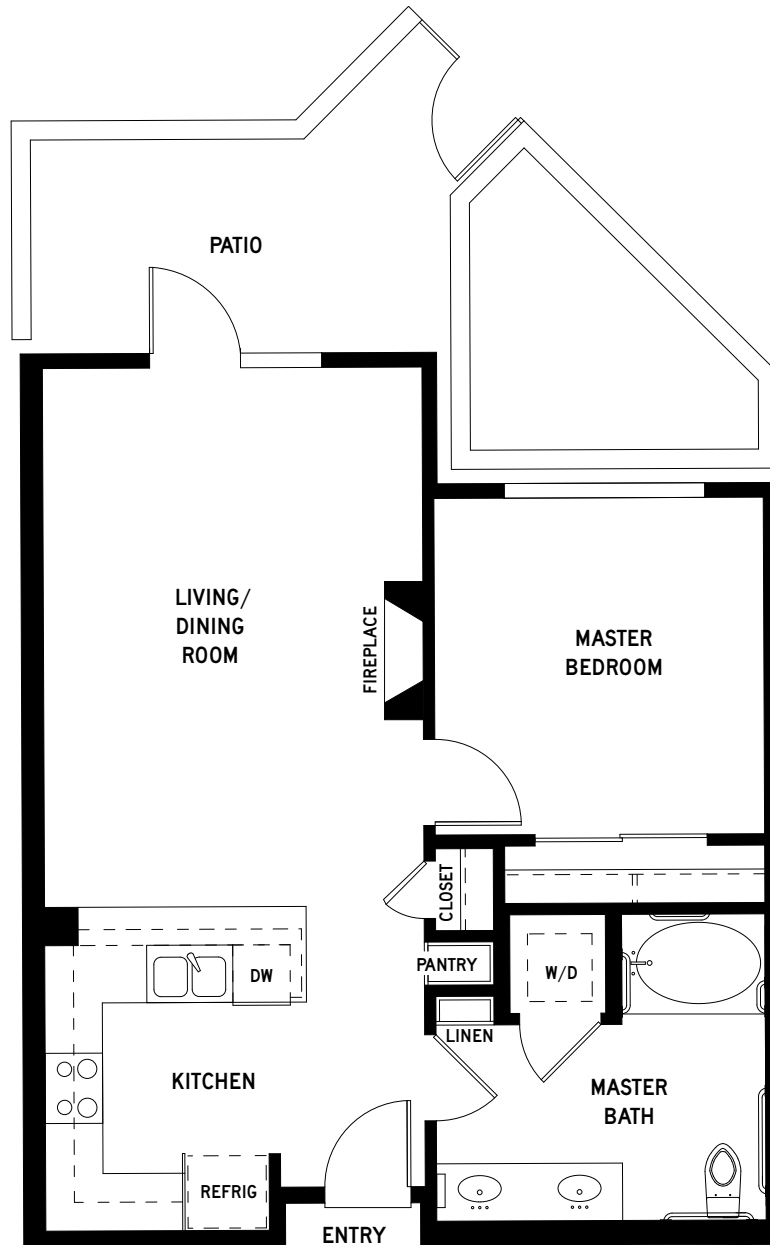

RESIDENCE A2a

ALL HOMES HAVE A JULIET, PATIO OR BALCONY.

RESIDENCE A2a ONE BEDROOM, ONE BATH 688 SQUARE FEET

In our continuing effort to improve the design and function of our homes, the developer reserves the right to modify or change maps, plans, materials, specifications and features without notice. Maps, plans, floorplans, elevations and renderings are artists' conceptions and are not to scale. Square footage is architectural and subject to change without notice. All dimensions and sizes are approximate and are subject to the Public Offering Statement.