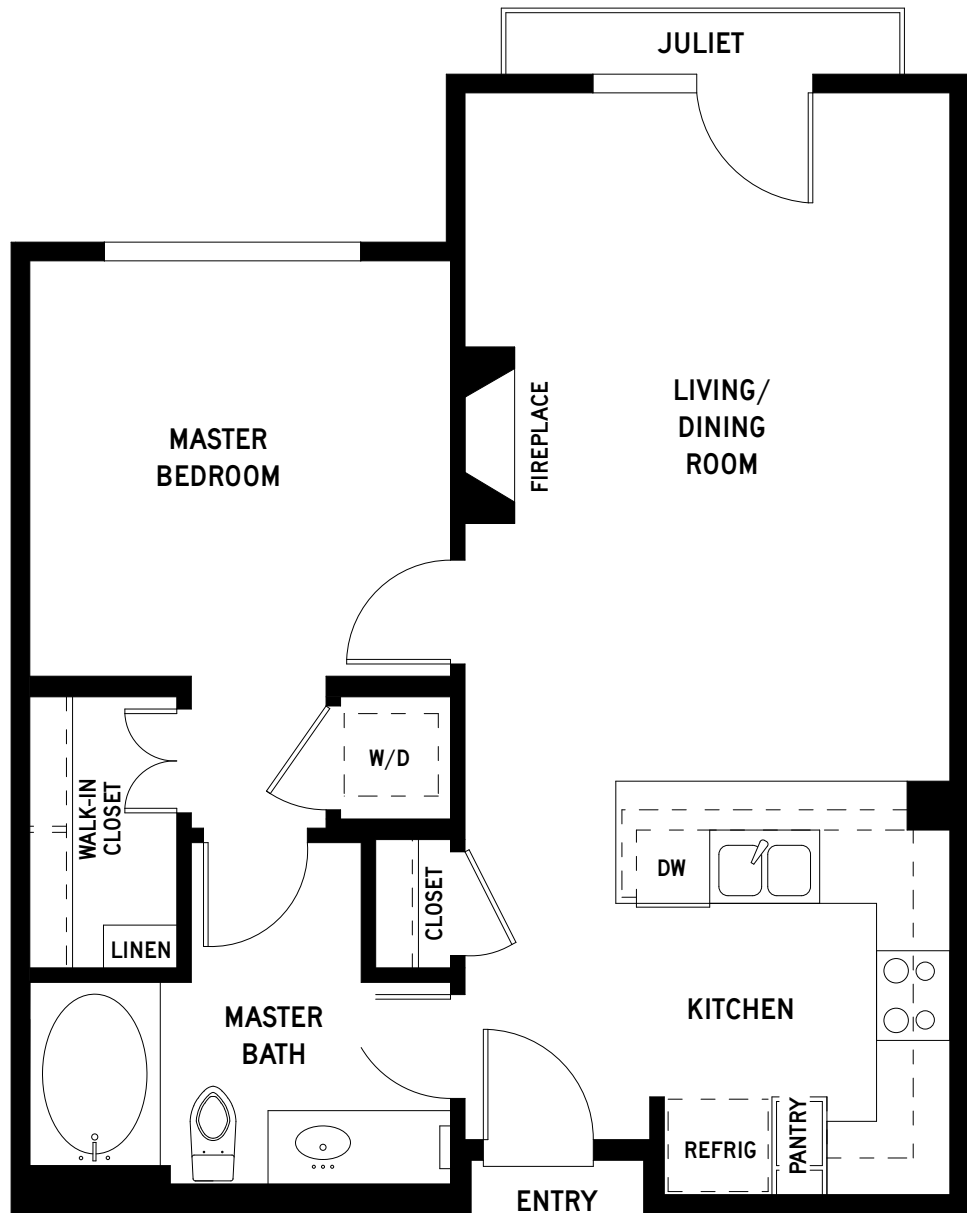

# RESIDENCE A2

ALL HOMES HAVE A JULIET, PATIO OR BALCONY.

**RESIDENCE A2    ONE BEDROOM, ONE BATH    686 SQUARE FEET**

In our continuing effort to improve the design and function of our homes, the developer reserves the right to modify or change maps, plans, materials, specifications and features without notice. Maps, plans, floorplans, elevations and renderings are artists' conceptions and are not to scale. Square footage is architectural and subject to change without notice. All dimensions and sizes are approximate and are subject to the Public Offering Statement.