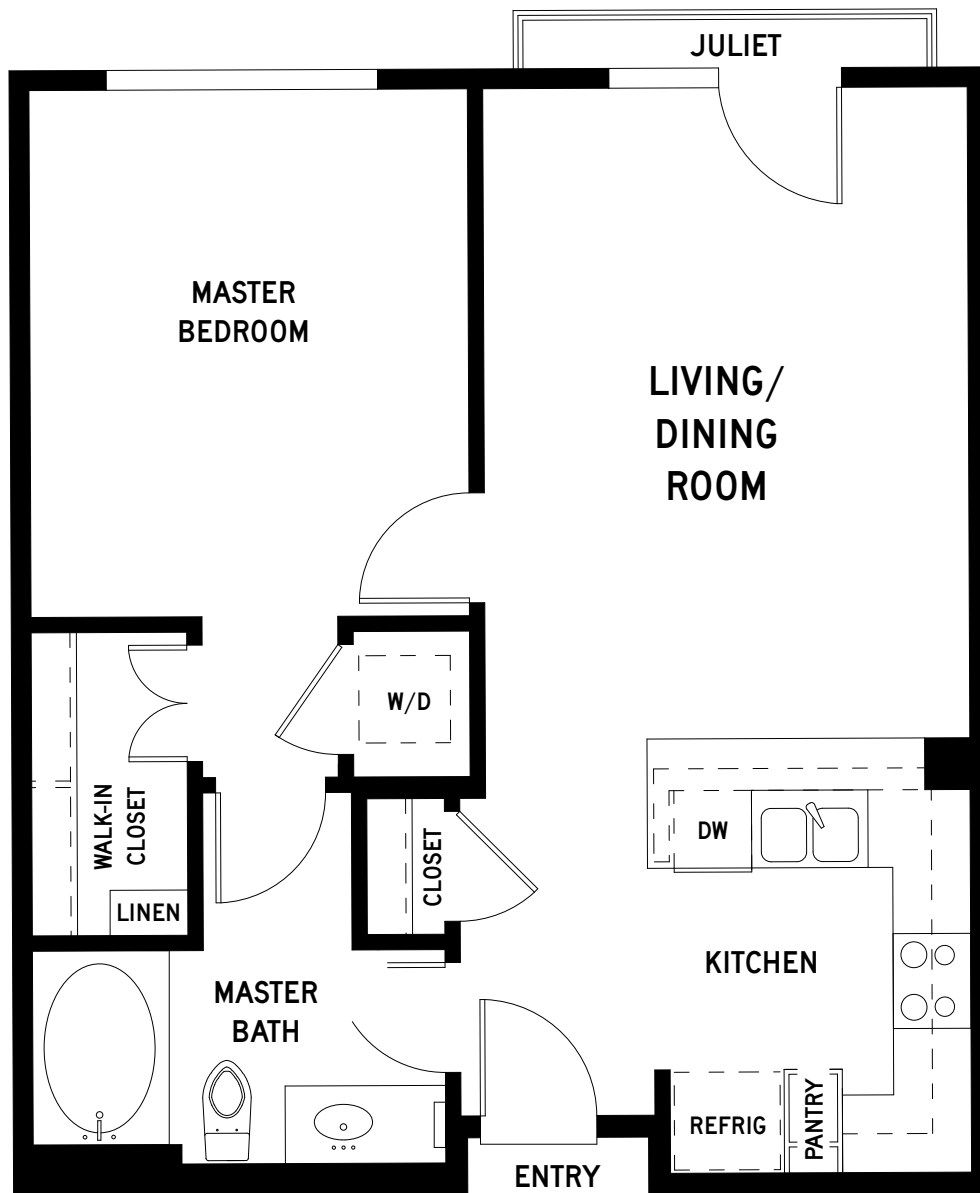

RESIDENCE A1

ALL HOMES HAVE A JULIET, PATIO OR BALCONY.

RESIDENCE A1 ONE BEDROOM, ONE BATH 664 SQUARE FEET

In our continuing effort to improve the design and function of our homes, the developer reserves the right to modify or change maps, plans, materials, specifications and features without notice. Maps, plans, floorplans, elevations and renderings are artists' conceptions and are not to scale. Square footage is architectural and subject to change without notice. All dimensions and sizes are approximate and are subject to the Public Offering Statement.